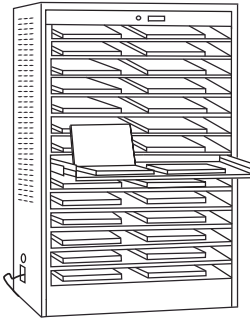

050-00744
Basic Laptop Roll-out Drawer
Space Required - 3.5"

050-00745
Secure Laptop Roll-out Drawer
with locking lid
Space Required - 6.0"

050-00705
Bin Storage Drawer
Space Required - 11.0"

Product #	Description: Cabinets	List Price	Wt.
050-00761	Single Wide Laptop Cabinet (NO Lock)	\$2,145.00	160
050-00762	Single Wide Laptop Cabinet with FAN (NO Lock)	\$3,014.00	170
Laptop Drawers & Switch Shelf			
050-00744	Basic Laptop Roll-out Drawer, powered	\$258.00	16
050-00745	Secure Laptop Drawer with Locking Lid (order lock extra)	\$361.00	20
050-00791	Switch Shelf, powered	\$208.00	8
050-00795	19" Rackmount Platform for switch shelf	\$66.00	3
050-00705	Bin Storage Drawer	\$180.00	18
Cable Management			
050-00770	Cable Management Arms- set of 2	\$32.00	2
050-00771	Pre-Cabing	\$40.00	1
050-00768	Cable Management Raceway, installed	\$386.00	5
Additional Options			
050-00769	Floor Anchors	\$320.00	10
050-00787	Caster Base	\$452.00	25
999-12286	Additional Power bar (15A) - 9 OUTLET	\$208.00	10
999-12301	Additional Power bar (20A) - 9 OUTLET	\$231.00	10

*** See Page 11 for Lock Choices ***

Secure Laptop Storage

050-00765
 Double Wide Laptop Cabinet
 66"H x 36"W x 24"D
 Vented side panels and top
 Basic Laptop Roll-out Drawers
 Finish: Black Santex only
 Internal useable height: 55.5"