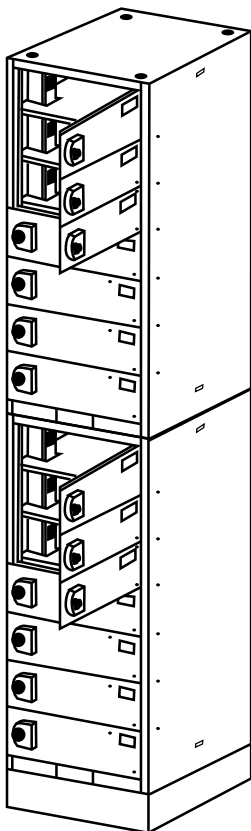

Lock Options (Per door)

050-90001 ABLOY Protec Lock & 2 keys **$102.00**
050-99001 WESKO Lock & 2 keys **$35.50**
050-99020 REAL Lock-Combo, 3 digit **$144.00**
050-99500 COMBI-lock, 3 digit **$40.00**
050-99540 COMBI-lock, 4 digit **$47.00**