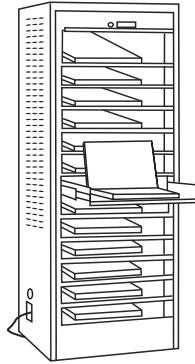

Secure Storage Systems Price Guide

USA & INTERNATIONAL

Effective: September 28th, 2020

Secure Laptop Storage

050-00761 Internal Useable Height 55.5"
Single Wide Laptop Cabinet
66"H x 25"W x 24"D
Vented side panels and top
Finish: Black Santex only

050-00761
Single Wide Laptop Cabinet
with Basic Laptop Roll-out Drawers

050-00762 Internal Useable Height 55.5"
Single Wide Laptop Cabinet with FAN
70.5"H x 25"W x 24"D
Vented side panels and top
Finish: Black Santex only

050-00744
Basic Laptop Roll-out Drawer
Space Required - 3.5"

050-00745
Secure Laptop Roll-out Drawer
with locking lid
Space Required - 6.0"

050-00705
Bin Storage Drawer
Space Required - 11.0"

Product #	Description: Cabinets	List Price	Wt.
050-00761	Single Wide Laptop Cabinet (NO Lock)	\$2,145.00	160
050-00762	Single Wide Laptop Cabinet with FAN (NO Lock)	\$3,014.00	170
Laptop Drawers & Switch Shelf			
050-00744	Basic Laptop Roll-out Drawer, powered	\$258.00	16
050-00745	Secure Laptop Drawer with Locking Lid (order lock extra)	\$361.00	20
050-00791	Switch Shelf, powered	\$208.00	8
050-00795	19" Rackmount Platform for switch shelf	\$66.00	3
050-00705	Bin Storage Drawer	\$180.00	18
Cable Management			
050-00770	Cable Management Arms- set of 2	\$32.00	2
050-00771	Pre-Cabing	\$40.00	1
050-00768	Cable Management Raceway, installed	\$386.00	5
Additional Options			
050-00769	Floor Anchors	\$320.00	10
050-00787	Caster Base	\$452.00	25
999-12286	Additional Power bar (15A) - 9 OUTLET	\$208.00	10
999-12301	Additional Power bar (20A) - 9 OUTLET	\$231.00	10