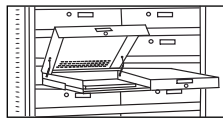

050-00747
Secure Laptop Roll-out Drawer
with Locking Lids - Powered
Space Required: 6"