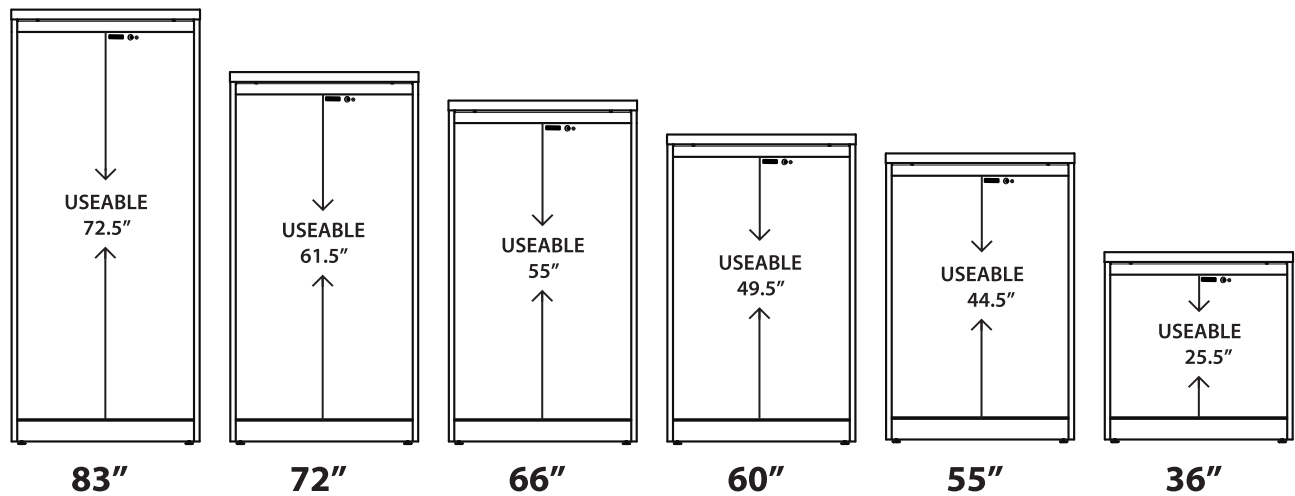

Step 1 - Choose the cabinet size you need

Part No.	Dimensions	Internal Useable	List Price	Wt. (lbs)
050-00736	36"H x 36"W x 22"D	25.5"	$1,250.00	145
050-00754	55"H x 36"W x 22"D	44.5"	$1,600.00	175
050-00760	60"H x 36"W x 22"D	49.5"	$1,700.00	190
050-00766	66"H x 36"W x 22"D	55.0"	$1,820.00	203
050-00772	72"H x 36"W x 22"D	61.5"	$1,934.00	215
050-00783	83"H x 36"W x 22"D	72.5"	$2,044.00	233

Step 2 - Choose a finish

BEIGE Santex

GREY Santex

BLACK Santex

(Custom finishes available on request - swatch may be required)