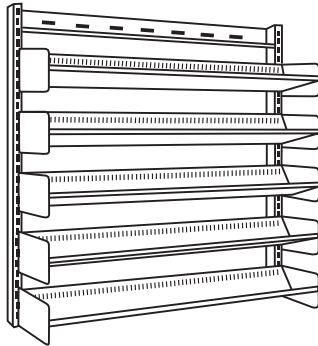

Media Wall Rack & Media Cart

Part Number	Description	List Price
048-00180	Wall Rack Includes 5 Shelves and wall mount frame 34" H x 33.75" W x 9.75" D (wt 33) Media Shelf 32" wide (adjustable 1" increments) Frame pre-set to allow for 12", 16" or 24" stud centres Wall mounting hardware NOT included Finish: Black Santex Only <table border="1"> <thead> <tr> <th>Media</th> <th>Capacity</th> </tr> </thead> <tbody> <tr> <td>DLT (all types)</td> <td>125</td> </tr> <tr> <td>LTO (all types)</td> <td>150</td> </tr> <tr> <td>3480/3490/3590</td> <td>160</td> </tr> </tbody> </table>	$470.00
048-00115	Media Shelf 32" wide (adjustable 1" increments) (wt 5) (comes with 2 dividers) Finish: Black Santex Only	$64.00