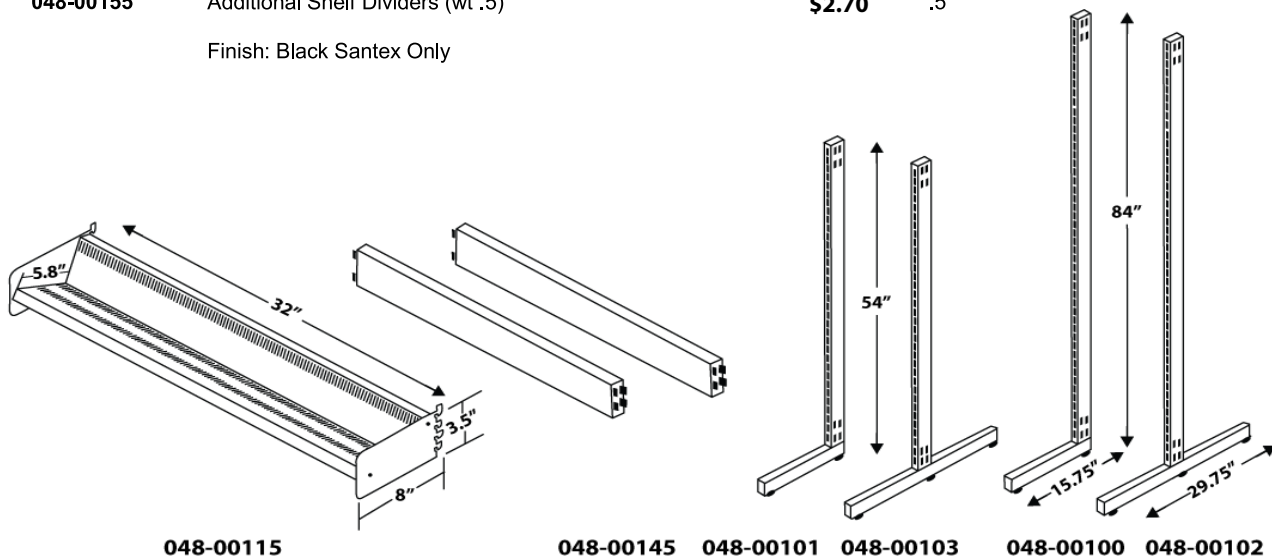

Media Storage Racks

DASCO Media Storage Racks are available 54" & 84" high as well as SINGLE or DOUBLE sided. Shelves are adjustable in 1" increments and uniquely angled to hold most computer media.

How to calculate the capacity of your rack

1. Use the Media Capacity Chart below for the Space required for your media
2. Divide the height of the rack by the Space required for your media= Number of shelves needed.
3. Then multiply the number of shelves by the Capacity per shelf = Total Capacity of rack.

Example for LTO Storage

Space required: 6" per shelf
Rack Type: 84" high, Single Sided
 $84 \div 6 = 14$ shelves
 14×30 (LTO per shelf) = 420 LTO per rack

Media	Capacity Per Shelf	Space Required
DLT (all types)	25	6"
LTO (all types)	30	6"
CD/DVD (jewel case)	78	7"
CD/DVD (slim case)	156	7"
3480/3490/3590	32	6"
Beta - Small	25	8"
Beta - Large	25	13"

Part No.	Description	List Price	Wt.
048-00100	84" Single Sided Post (wt 9)	$149.00	9
048-00101	54" Single Sided post (wt 8)	$112.00	8
048-00102	84" Double Sided Post (wt 11)	$164.00	11
048-00103	54" Double Sided Post (wt 10)	$132.00	10
048-00115	Media Shelf 32" wide (comes with 2 dividers) (wt 5)	$64.00	5
048-00145	Joiner Bars 32" (set of two) (wt 9)	$191.00	9
048-00155	MUST order 1 set for each 32.5" section Additional Shelf Dividers (wt .5)	$2.70	.5

Finish: Black Santex Only