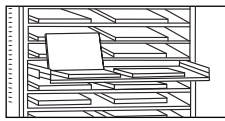

050-00746
Basic Laptop Roll-out Drawer – Powered
Space Required: 3.5"