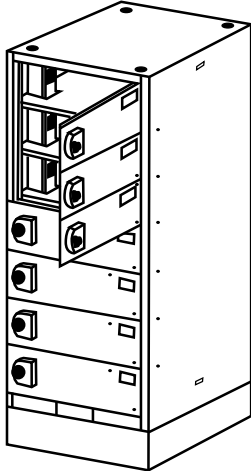

Stackable Laptop Tower

Part Number Description List Price Wt.