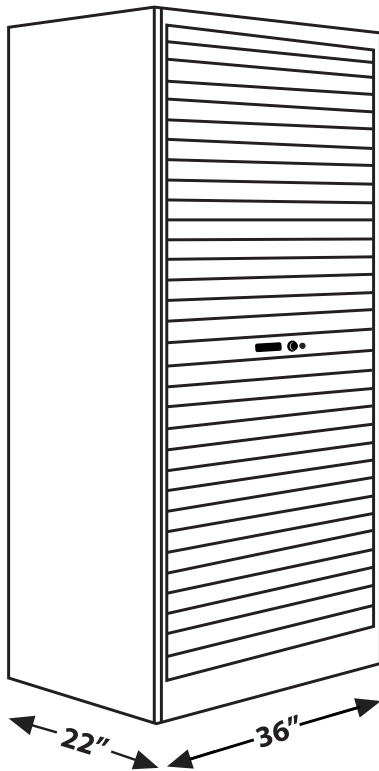

Secure Storage Systems

Introduction:

DASCO manufactures unique Secure Storage Cabinets that come with steel bi-parting tambour doors. Unique storage drawers, shelves and storage compartments provide a secure and space efficient storage solution for files, computer media, laptops, PDA's, hard drives and much more. The combinations are endless and we build every cabinet to order. Build your cabinet now and remember that it can be re-configured in the future.

Some of the features:

- Available in 6 heights
- Cabinets are 36"W x 22"D
- All steel bi-parting tambour door
- Heavy gauge steel construction (All welded unit)
- 5 lock options to choose from
- ½" increment adjustment for all components
- 3 standard powder coat textured paint finishes
- Completely flexible and interchangeable anytime
- Additional security options: Padlocks, High security keylocks, Internal locking compartments