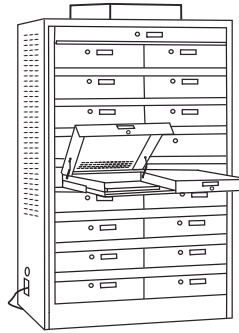

050-00744
Basic Laptop Roll-out Drawer
Space Required - 3.5"

050-00745
Secure Laptop Roll-out Drawer
with locking lid
Space Required - 6.0"

050-00705
Bin Storage Drawer
Space Required - 11.0"

Product #	Description: Cabinets	List Price	Wt.
050-00761	Single Wide Laptop Cabinet (NO Lock)	\$2,145.00	160
050-00762	Single Wide Laptop Cabinet with FAN (NO Lock)	\$3,014.00	170
Laptop Drawers & Switch Shelf			
050-00744	Basic Laptop Roll-out Drawer, powered	\$258.00	16
050-00745	Secure Laptop Drawer with Locking Lid (order lock extra)	\$361.00	20
050-00791	Switch Shelf, powered	\$208.00	8
050-00795	19" Rackmount Platform for switch shelf	\$66.00	3
050-00705	Bin Storage Drawer	\$180.00	18
Cable Management			
050-00770	Cable Management Arms- set of 2	\$32.00	2
050-00771	Pre-Cabing	\$40.00	1
050-00768	Cable Management Raceway, installed	\$386.00	5
Additional Options			
050-00769	Floor Anchors	\$320.00	10
050-00787	Caster Base	\$452.00	25
999-12286	Additional Power bar (15A) - 9 OUTLET	\$208.00	10
999-12301	Additional Power bar (20A) - 9 OUTLET	\$231.00	10

*** See Page 11 for Lock Choices ***

Secure Laptop Storage

050-00765
 Double Wide Laptop Cabinet
 66"H x 36"W x 24"D
 Vented side panels and top
 Basic Laptop Roll-out Drawers
 Finish: Black Santex only
 Internal useable height: 55.5"