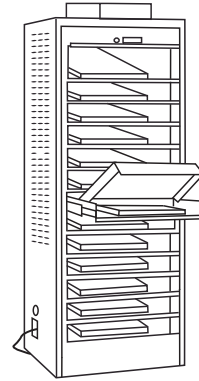

Secure Storage Systems Price Guide

USA & INTERNATIONAL

Effective: September 28th, 2020

Secure Laptop Storage

050-00761 Internal Useable Height 55.5"
Single Wide Laptop Cabinet
66"H x 25"W x 24"D
Vented side panels and top
Finish: Black Santex only

050-00761
Single Wide Laptop Cabinet
with Basic Laptop Roll-out Drawers

050-00762 Internal Useable Height 55.5"
Single Wide Laptop Cabinet with FAN
70.5"H x 25"W x 24"D
Vented side panels and top
Finish: Black Santex only

050-00744
Basic Laptop Roll-out Drawer
Space Required - 3.5"

050-00745
Secure Laptop Roll-out Drawer
with locking lid
Space Required - 6.0"

050-00705
Bin Storage Drawer
Space Required - 11.0"

Product #	Description: Cabinets	List Price	Wt.
050-00761	Single Wide Laptop Cabinet (NO Lock)	\$2,145.00	160
050-00762	Single Wide Laptop Cabinet with FAN (NO Lock)	\$3,014.00	170
Laptop Drawers & Switch Shelf			
050-00744	Basic Laptop Roll-out Drawer, powered	\$258.00	16
050-00745	Secure Laptop Drawer with Locking Lid (order lock extra)	\$361.00	20
050-00791	Switch Shelf, powered	\$208.00	8
050-00795	19" Rackmount Platform for switch shelf	\$66.00	3
050-00705	Bin Storage Drawer	\$180.00	18
Cable Management			
050-00770	Cable Management Arms- set of 2	\$32.00	2
050-00771	Pre-Cabing	\$40.00	1
050-00768	Cable Management Raceway, installed	\$386.00	5
Additional Options			
050-00769	Floor Anchors	\$320.00	10
050-00787	Caster Base	\$452.00	25
999-12286	Additional Power bar (15A) - 9 OUTLET	\$208.00	10
999-12301	Additional Power bar (20A) - 9 OUTLET	\$231.00	10