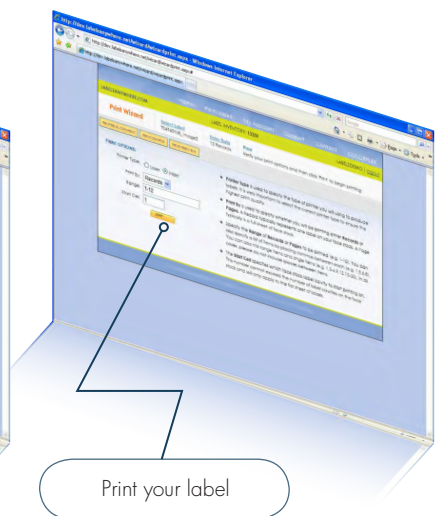

## LABELSANYWHERE.COM...

LabelsAnywhere.com™ is Colorflex's cost effective, web based, demand print solution allowing you to print Intaglio designs with any combination of variable **COLOR**, variable **TEXT**, variable **BARCODE**, and with the new referenced image feature variable **IMAGES/ GRAPHICS** like never before.

### ANY LABEL, ANY TIME, ANYWHERE

Colorflex provides you with a turn key, data driven, cross industry, variable print solution that maximizes the power and convenience of the internet to print labels, **ANYWHERE**, while maintaining total confidentiality and security for data. Data never leaves your computer!!

### EASY AS 1-2-3

LabelsAnywhere.com is straightforward and easy to use. You begin printing any type of label in three simple steps using the intuitive print wizard.

Whether you print one label per day or thousands... LabelsAnywhere.com provides an easy and economical print-on-demand solution.