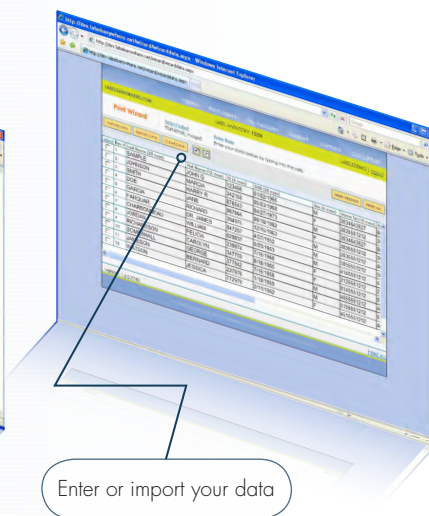

## LABELSANYWHERE.COM...

LabelsAnywhere.com™ is Colorflex's cost effective, web based, demand print solution allowing you to print Intaglio designs with any combination of variable **COLOR**, variable **TEXT**, variable **BARCODE**, and with the new referenced image feature variable **IMAGES/ GRAPHICS** like never before.

### ANY LABEL, ANY TIME, ANYWHERE

Colorflex provides you with a turn key, data driven, cross industry, variable print solution that maximizes the power and convenience of the internet to print labels, **ANYWHERE**, while maintaining total confidentiality and security for data. Data never leaves your computer!!

### EASY AS 1-2-3

LabelsAnywhere.com is straightforward and easy to use. You begin printing any type of label in three simple steps using the intuitive print wizard.

Whether you print one label per day or thousands... LabelsAnywhere.com provides an easy and economical print-on-demand solution.