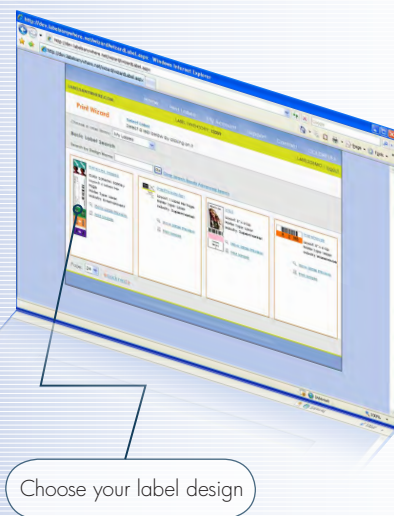

## LABELSANYWHERE.COM...

LabelsAnywhere.com™ is Colorflex's cost effective, web based, demand print solution allowing you to print Intaglio designs with any combination of variable **COLOR**, variable **TEXT**, variable **BARCODE**, and with the new referenced image feature variable **IMAGES/ GRAPHICS** like never before.

### ANY LABEL, ANY TIME, ANYWHERE

Colorflex provides you with a turn key, data driven, cross industry, variable print solution that maximizes the power and convenience of the internet to print labels, **ANYWHERE**, while maintaining total confidentiality and security for data. Data never leaves your computer!!

### EASY AS 1-2-3

LabelsAnywhere.com is straightforward and easy to use. You begin printing any type of label in three simple steps using the intuitive print wizard.

Whether you print one label per day or thousands... LabelsAnywhere.com provides an easy and economical print-on-demand solution.